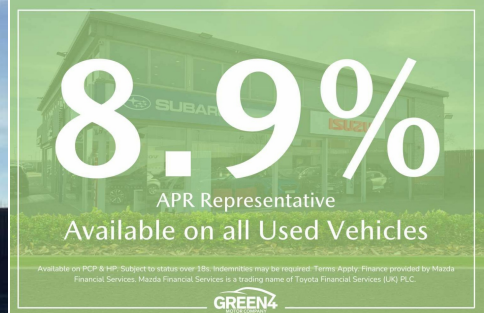

2025(75) Isuzu D-Max

£33,990 + VAT

Double Cab Auto 1.9l Automatic

Registered

2025(75)

Mileage

5 miles

Engine Size